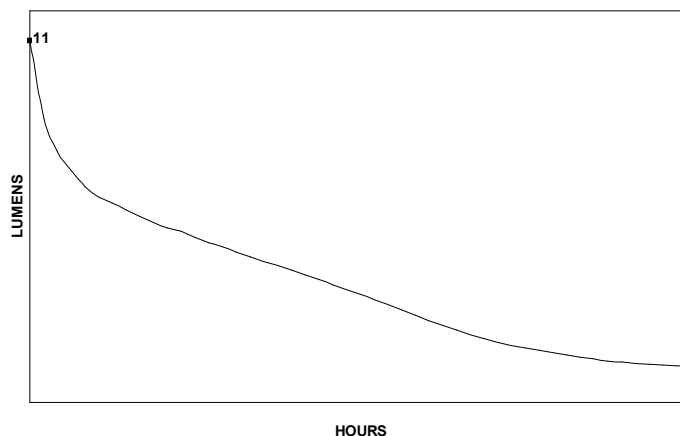

CASE MATERIAL: Machined aluminum case with non-slip knurled grip.
Reach® available in black or silver anodized finish. Reach® 18 available in black anodized finish.

DIMENSIONS: Reach® Length: 14 in. (36 cm) extended and 7 in. (18 cm) folded Diameter: 0.375 in. (0.95 cm)
Reach® 18 Length: 25 in. (64 cm) extended and 13 in. (33 cm) folded

WEIGHT: Reach®: 1.7 oz (48 grams) with batteries (included with purchase)
Reach® 18: 2.5 oz (70 grams) with batteries (included with purchase)

LIGHT SOURCE: High intensity white 5mm LED, impervious to shock with a 100,000 hour lifetime.

LIGHT OUTPUT: 140 candela peak beam intensity, 24m beam distance and 11 lumens measured system output.

ON/OFF: Features momentary blink or constant “on” operation.

RUN TIME: 24 continuous hours to the 10% lumen output level.

BATTERY: 3 “AAAA” size alkaline batteries.

FEATURES: High intensity white LED.
Individually serialized for positive identification.
IPX4 Rated for water resistant operation.
2 meter impact resistance tested
Removable pocket clip.

APPROVALS*: Stylus Reach® (specific models)

Class I, Division 1, Groups A, B, C, D, T3C Exia

II 2G Ex ia op is IIB T2 Gb - FTZU 11 ATEX 0057X
Ex ia op is IIB T2 Gb - IECEx FTZU 15.0026X

Meets applicable European Community Directives.

WARRANTY: Streamlight’s Limited Lifetime Warranty.

OPTIONAL

ACCESSORIES: Lanyard

PERFORMANCE CURVE

*See product for specific ratings.

All performance claims to ANSI/PLATO FL1-2016 Standard

Issued: 10/01/2004

Revised: 02/13/2018 Rev: 6